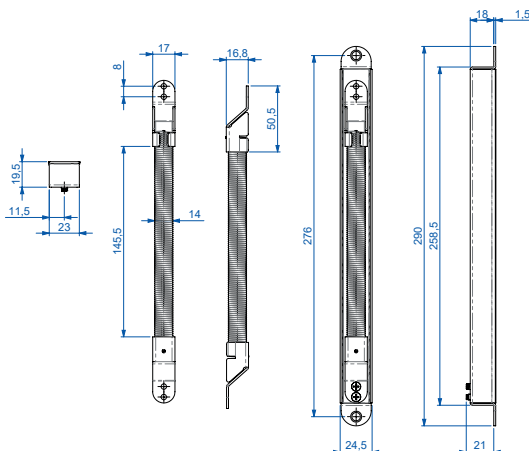

DL400 Invisible door loops

Length 290 mm
Inner diameter : 9 mm

CDVI FRANCE + EXPORT
+33 (0)1 48 91 01 02
www.cdvi.com

CDVI UK
[UNITED KINGDOM
IRELAND]
+44 (0)1628 531300
www.cdvi.co.uk

CDVI GERMANY
+49 0175-2923901
www.cdvi.de

CDVI BENELUX
[BELGIUM - NETHERLAND -
LUXEMBOURG]
+32 (0) 56 73 93 00
www.cdviibenelux.com

CDVI ITALIA
+39 0321 90 573
www.cdvi.it

CDVI SUISSE
+41 (0)21 882 18 41
www.cdvi.ch

CDVI MAROC
+212 (0)5 22 48 09 40
www.cdvi.ma

CDVI POLSKA
+48 12 659 23 44
www.cdvi.com.pl