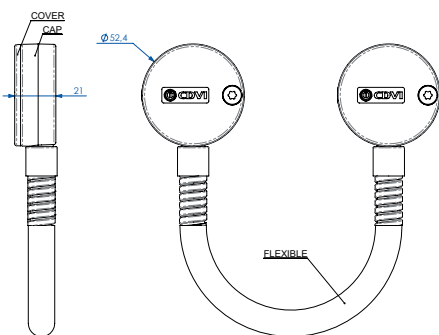

GF60

Length 600 mm
Inner diameter : 9 mm