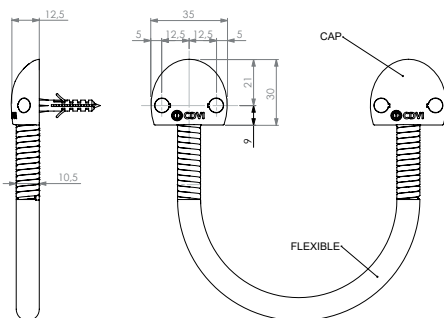

FLEX30 - FLEX60

Length 300 and 600 mm
Inner diameter : 8 mm